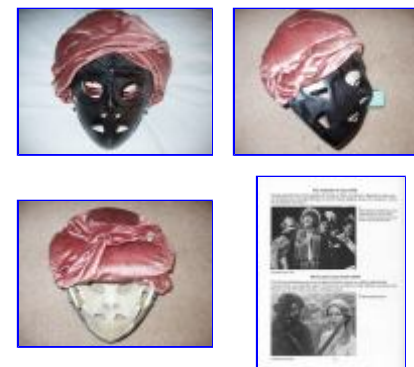

Select a picture