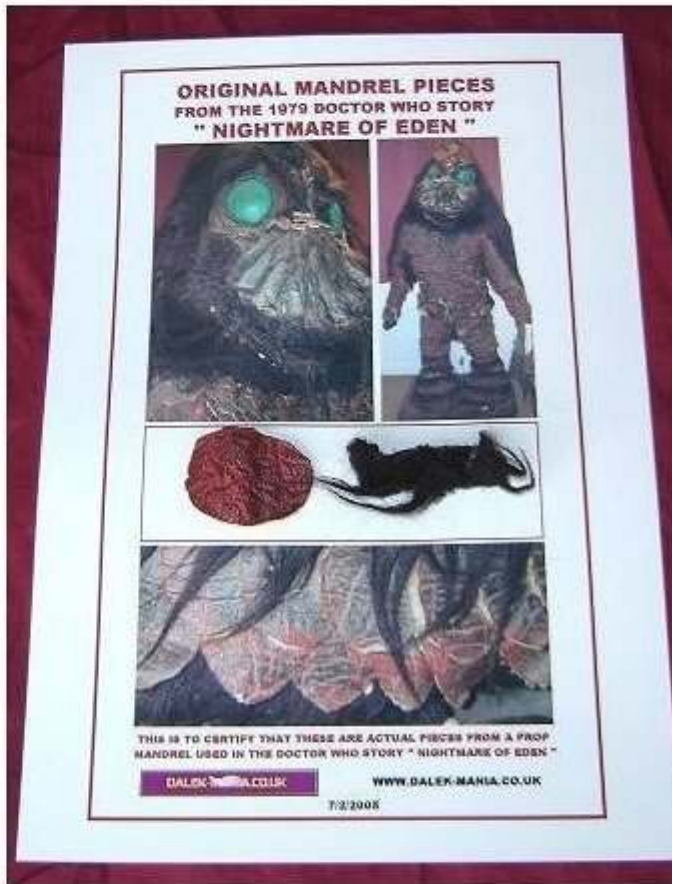

If you're into DALEKS check my NEW website out at .....www.dalek-mania.co.uk